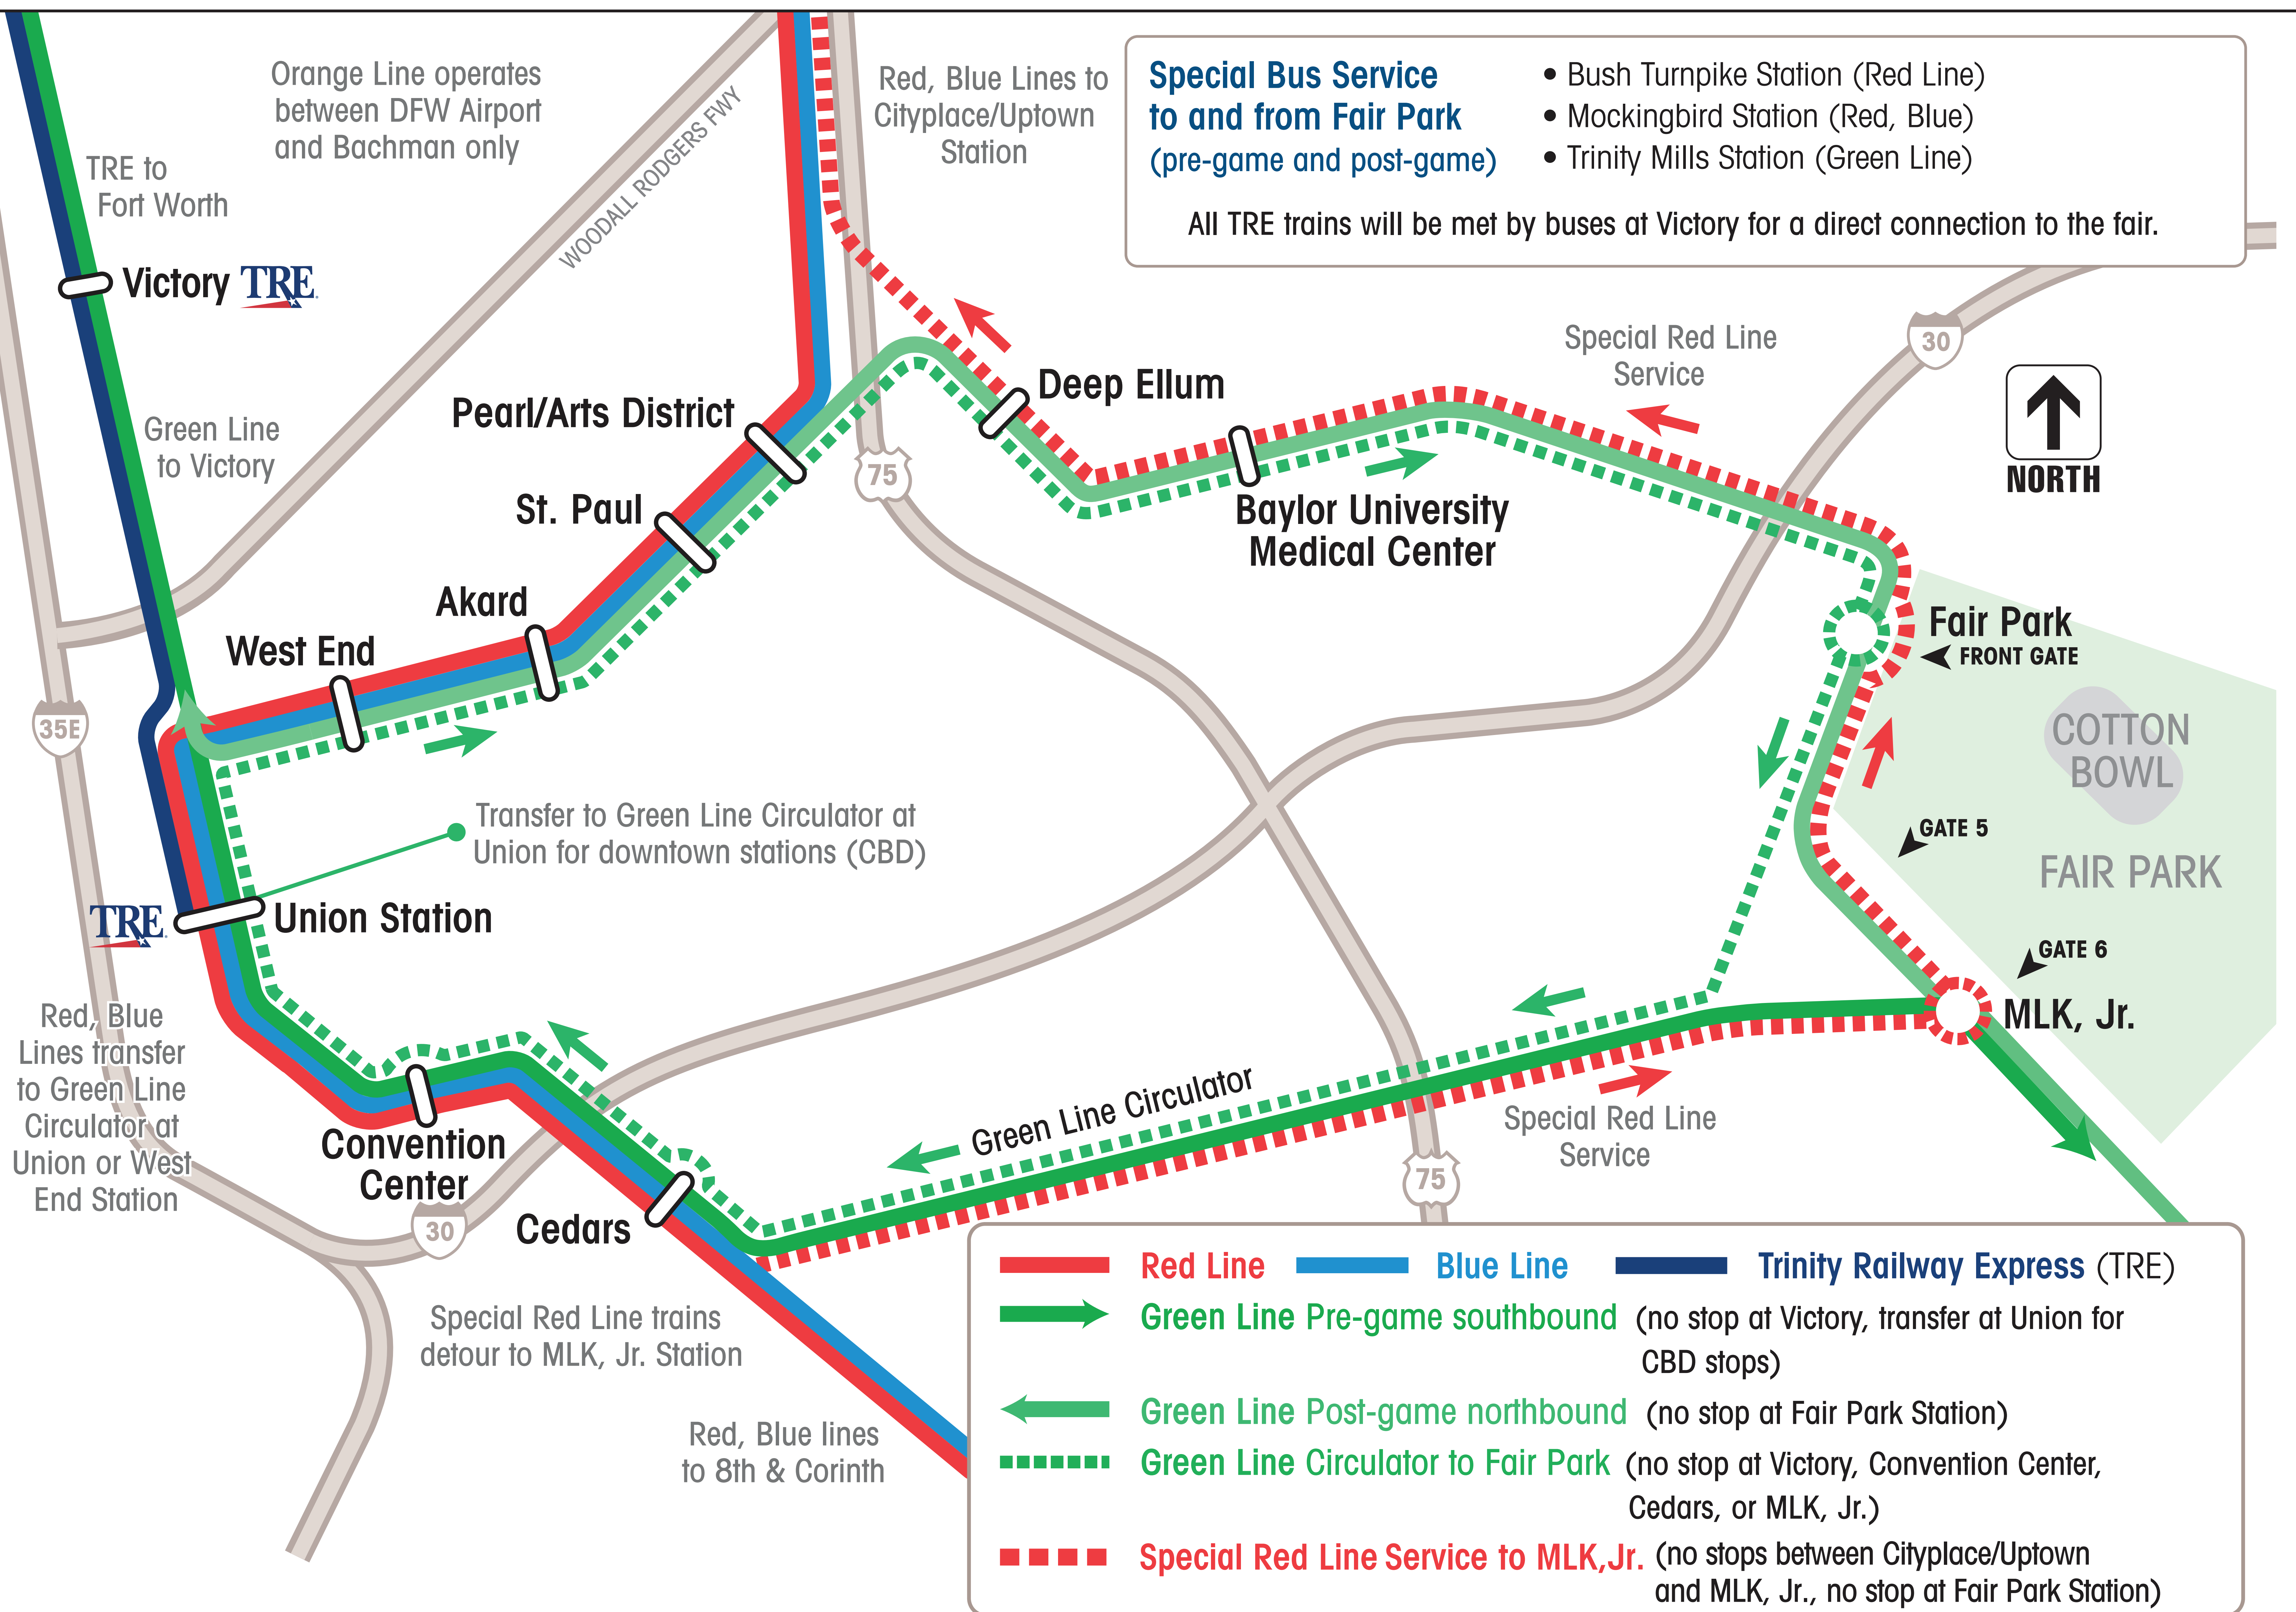

2015 State Fair of Texas TX-OU Game Day Service Map

Special Bus Service to and from Fair Park (pre-game and post-game)

- Bush Turnpike Station (Red Line)
- Mockingbird Station (Red, Blue)
- Trinity Mills Station (Green Line)

All TRE trains will be met by buses at Victory for a direct connection to the fair.

Orange Line operates between DFW Airport and Bachman only

Red, Blue Lines to Cityplace/Uptown Station

TRE to Fort Worth

Green Line to Victory

Pearl/Arts District

St. Paul

Akard

West End

Transfer to Green Line Circulator at Union for downtown stations (CBD)

Union Station

Red, Blue Lines transfer to Green Line Circulator at Union or West End Station

COTTON BOWL

FAIR PARK

GATE 5

GATE 6

MLK, Jr.

	Red Line		Blue Line		Trinity Railway Express (TRE)
	Green Line Pre-game southbound	(no stop at Victory, transfer at Union for CBD stops)			
	Green Line Post-game northbound	(no stop at Fair Park Station)			
	Green Line Circulator to Fair Park	(no stop at Victory, Convention Center, Cedars, or MLK, Jr.)			
	Special Red Line Service to MLK, Jr.	(no stops between Cityplace/Uptown and MLK, Jr., no stop at Fair Park Station)			