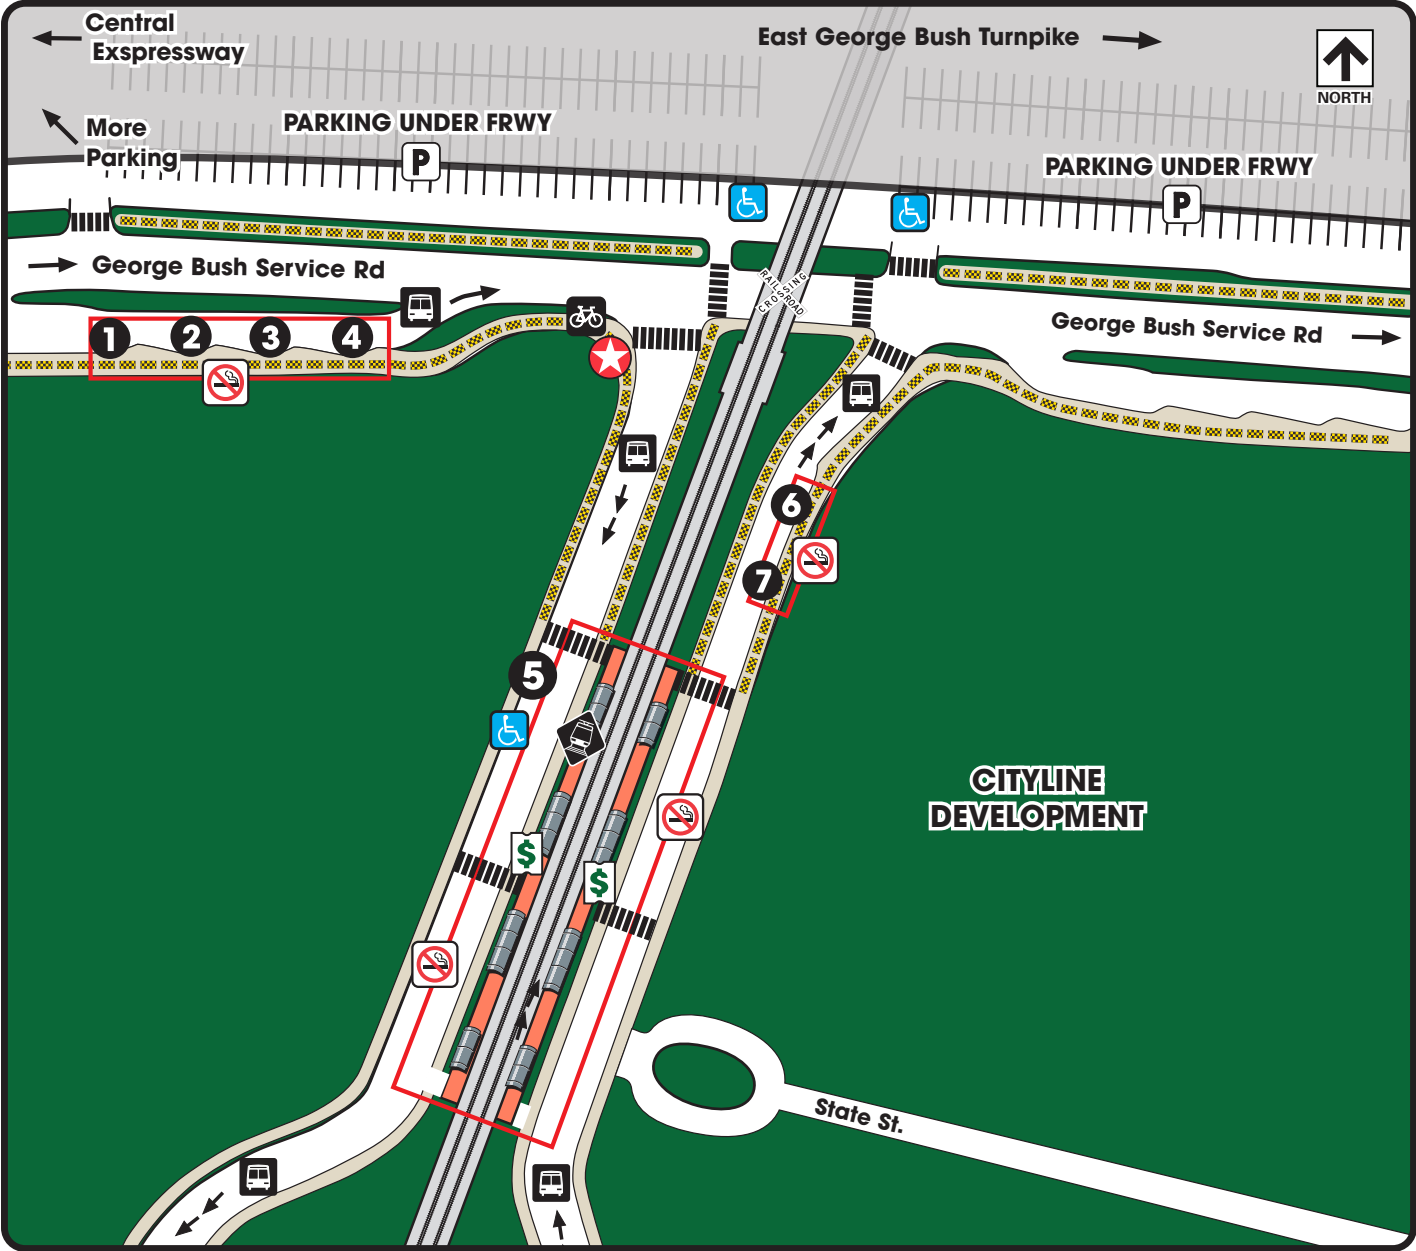

CITYLINE/BUSH STATION

Legend

- You are here
- Rail Station Platform
- Bus Departures
- Ticket Vending Machine
- Parking
- Bicycle Parking
- Pedestrian Crosswalk
- Pedestrian Walk Way
- Railroad Crossing
- Accessible
- No Smoking Areas (Outlined in RED)

Where to Board Bus

- 1** For Future Use
- 2** For Future Use
- 3** For Future Use
- 4** 883 UTD Express Shuttle/East
- 5** Paratransit, Rail Disruption Shuttle
- 6** 232
- 7** 245

Information

Download the App

**See Something?
Say Something.**

Text **214-256-1819**
Or
call **214-928-6300**