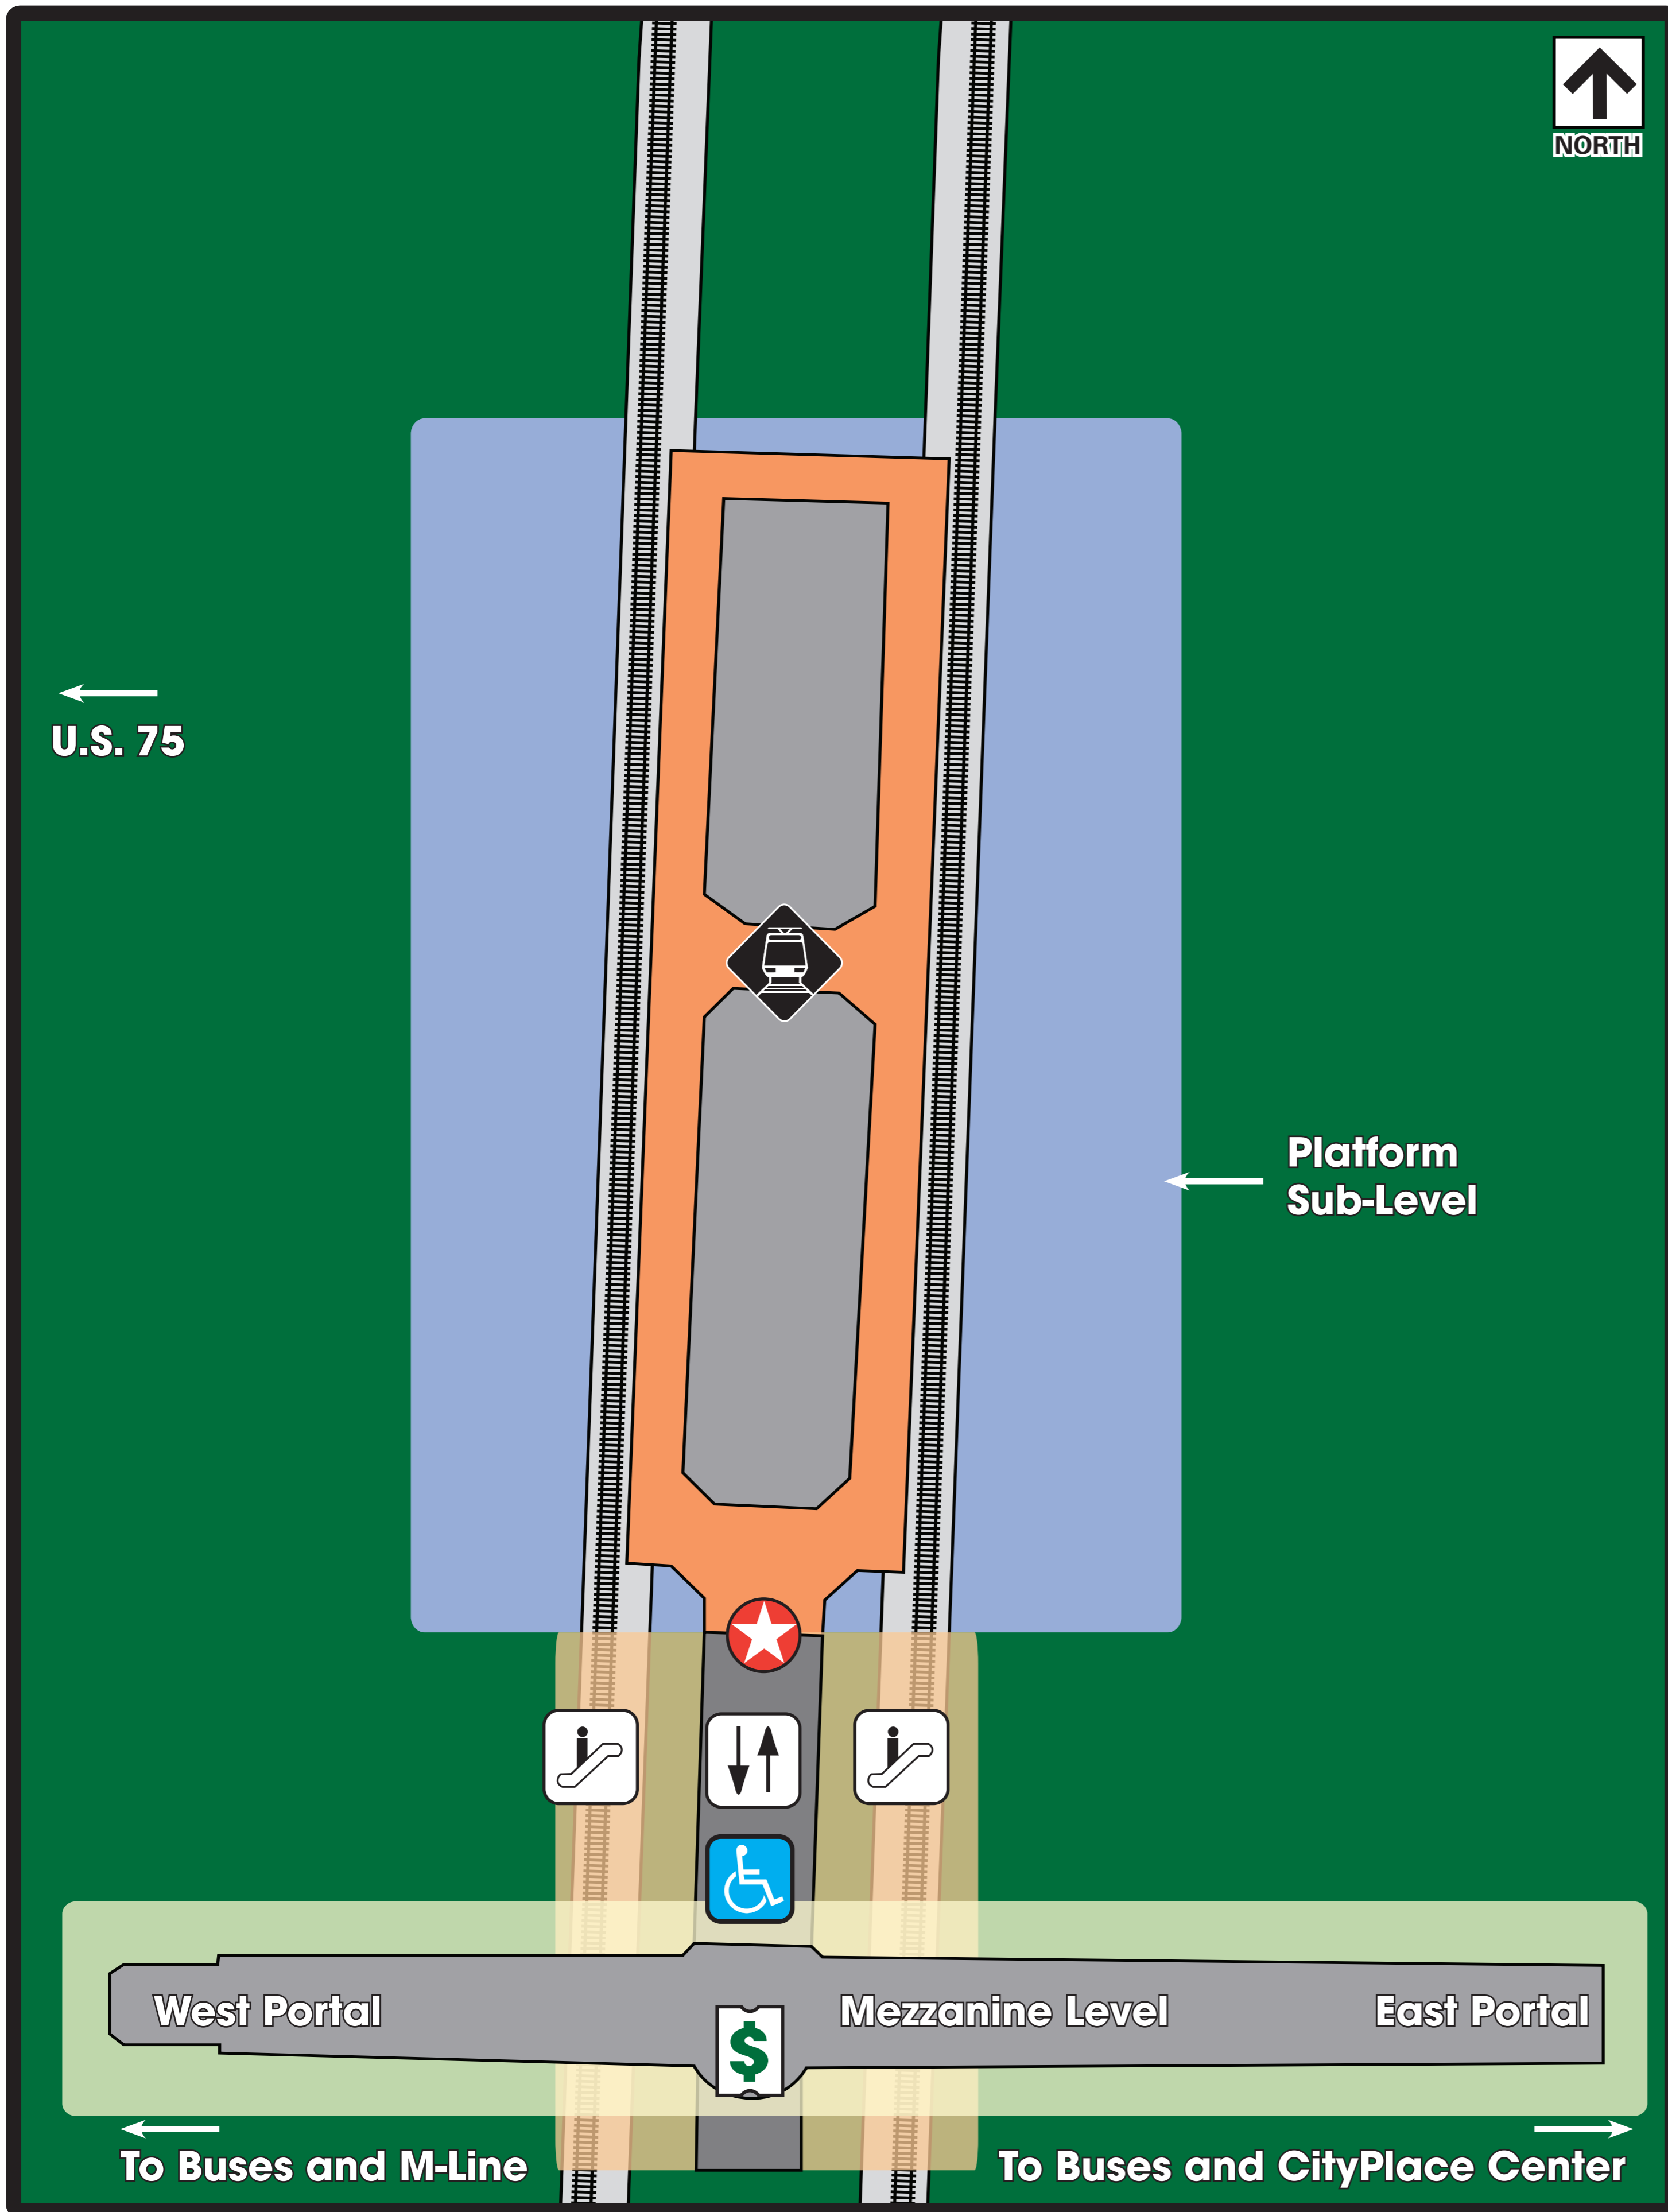

CityPlace/Uptown Station

Legend

- You are here
- Rail Station Platform
- Bus Departures
- Ticket Vending Machine
- Stairs
- Escalator
- Elevator
- Accessible
- M-Line Trolley

Where to Board Bus

- 1** 36 Addison
409 Parkland
- 2** 409 Illinois
521 Mockingbird
Rail Disruption Shuttle
Paratransit
- 3** 31
36 Downtown
Rail Disruption Shuttle
Paratransit

81

No Smoking on DART Property
 call **214.979.1111** or **DART.org**

For next arrival times, text: **DART 26420** to **41411**
STOP ID NUMBER