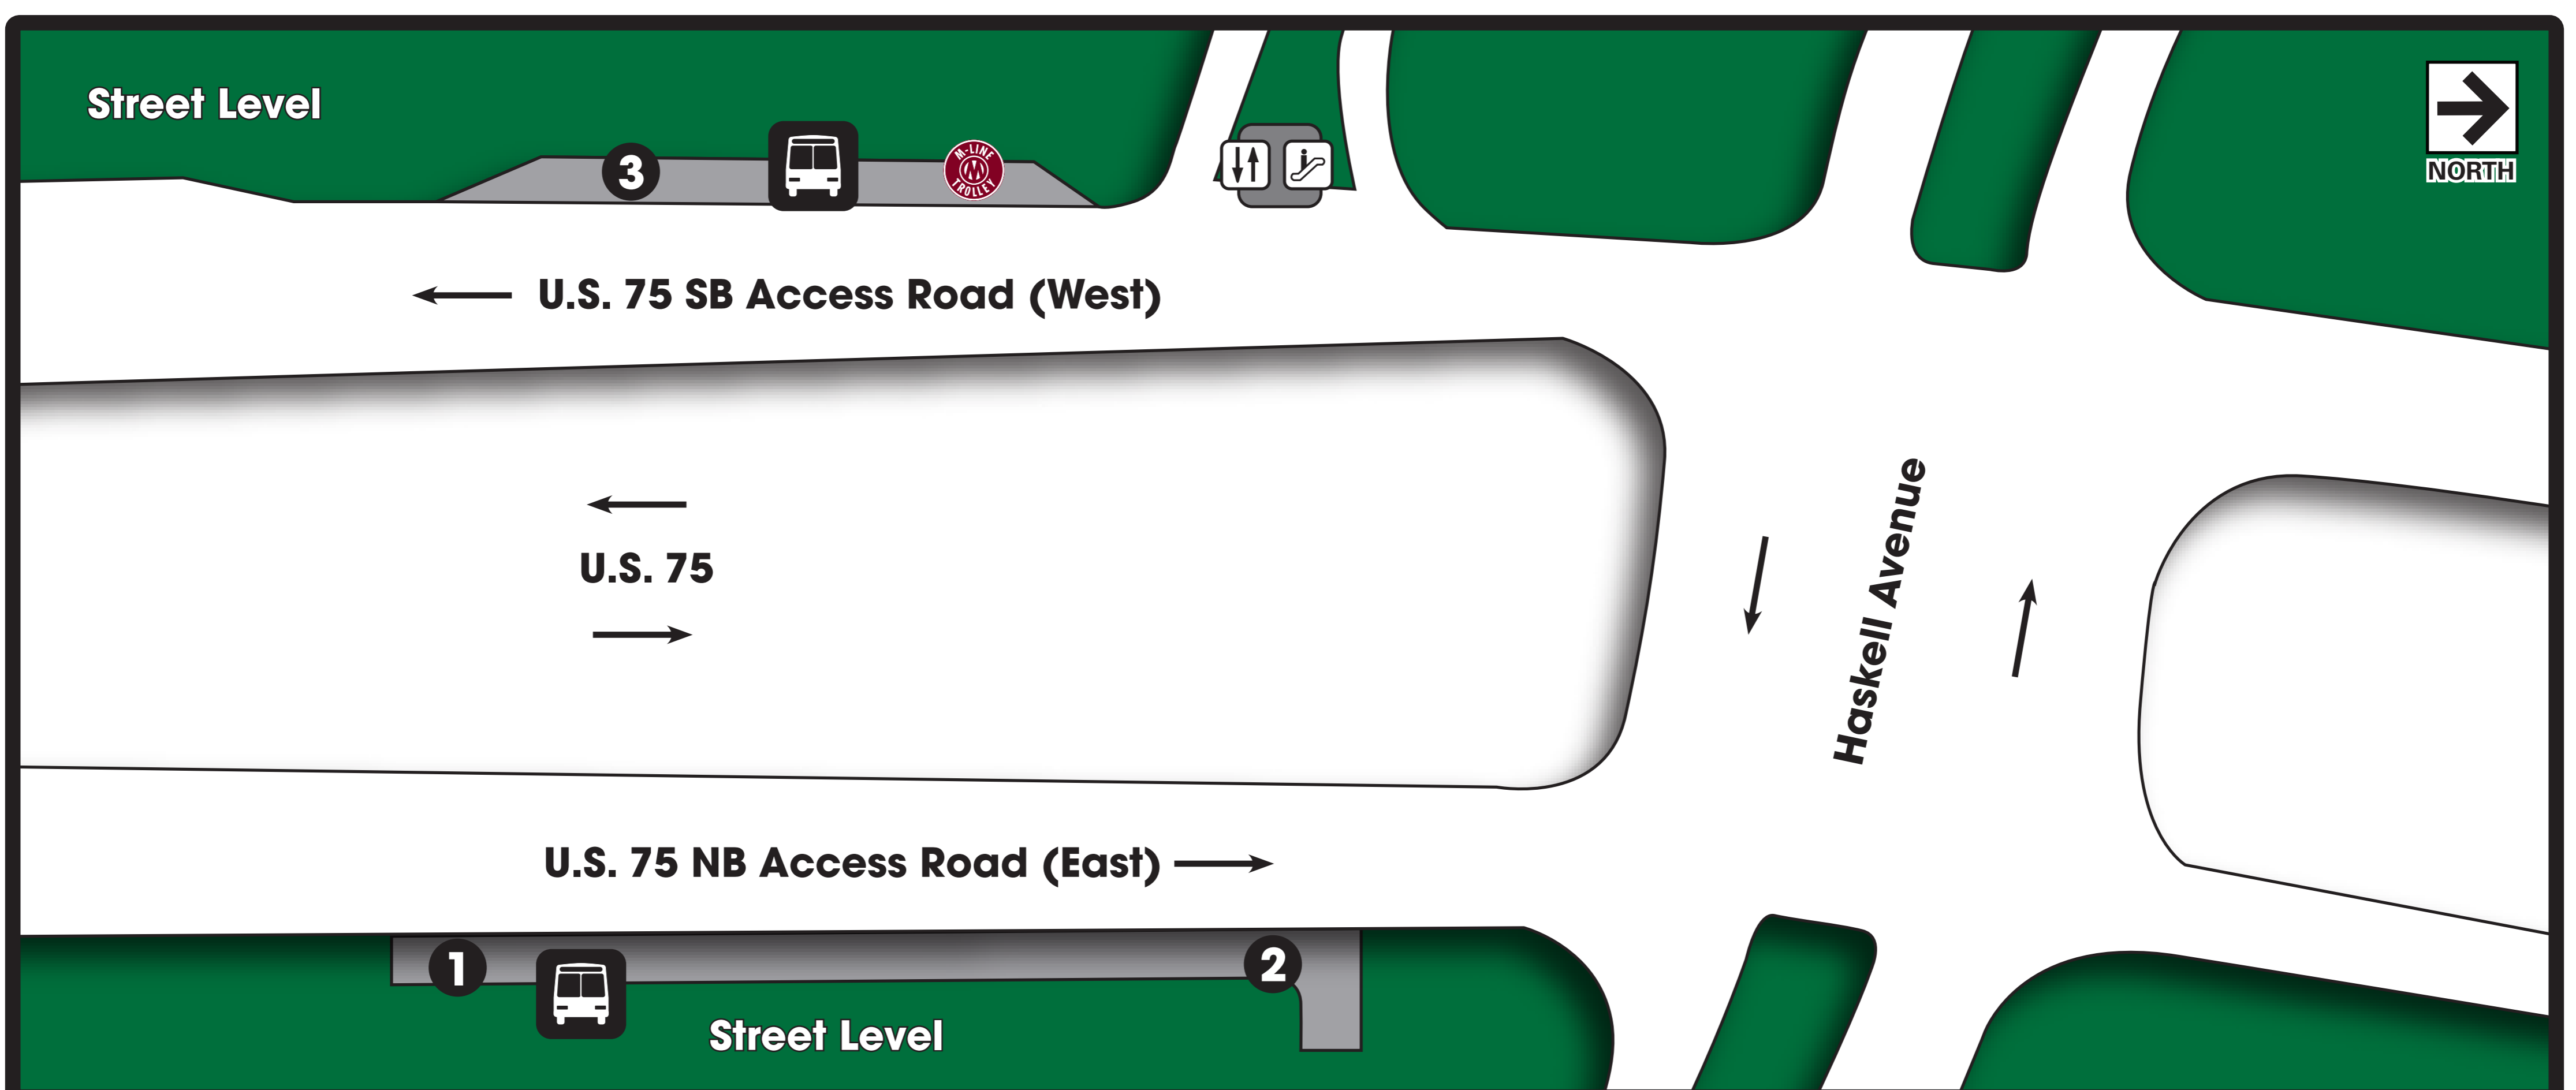

CityPlace/Uptown Station

Legend

- You are here
- Rail Station Platform
- Bus Departures
- Ticket Vending Machine
- Stairs
- Escalator
- Elevator
- Accessible
- M-Line Trolley

Where to Board Bus

- 1** 36 Addison
409 Parkland
- 2** 409 Illinois
521 Mockingbird
Rail Disruption Shuttle
Paratransit
- 3** 31
36 Downtown
Rail Disruption Shuttle
Paratransit

81

No Smoking on DART Property
 call **214.979.1111** or **DART.org**

For next arrival times, text: **DART 26420** to **41411**
STOP ID NUMBER