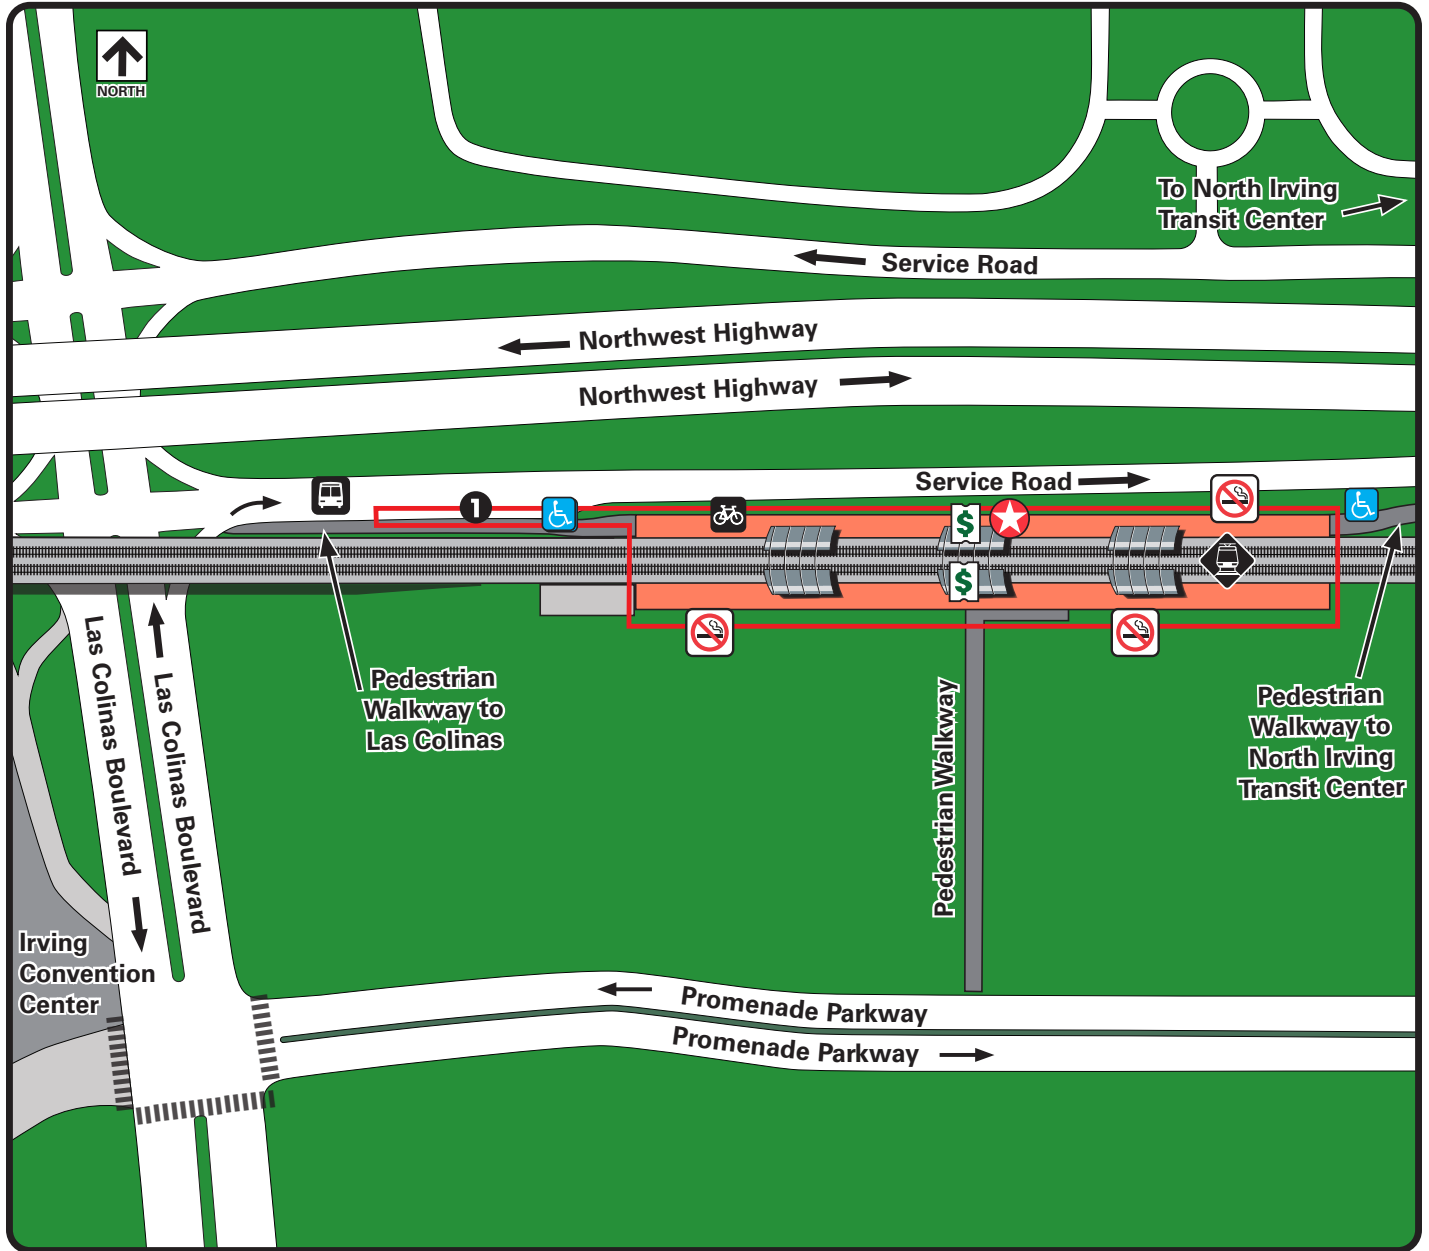

IRVING CONVENTION CENTER STATION

Legend

- You are here
- Rail Station Platform
- Bus Departures
- Ticket Vending Machine
- Bicycle Parking
- Pedestrian Crosswalk
- Accessible
- No Smoking Areas (Outlined in RED)

Where to Board Bus

1 227, Paratransit, Rail Disruption Shuttle

Information

Download the App

**See Something?
Say Something.**

Text **214-256-1819**
 or call **214-928-6300**