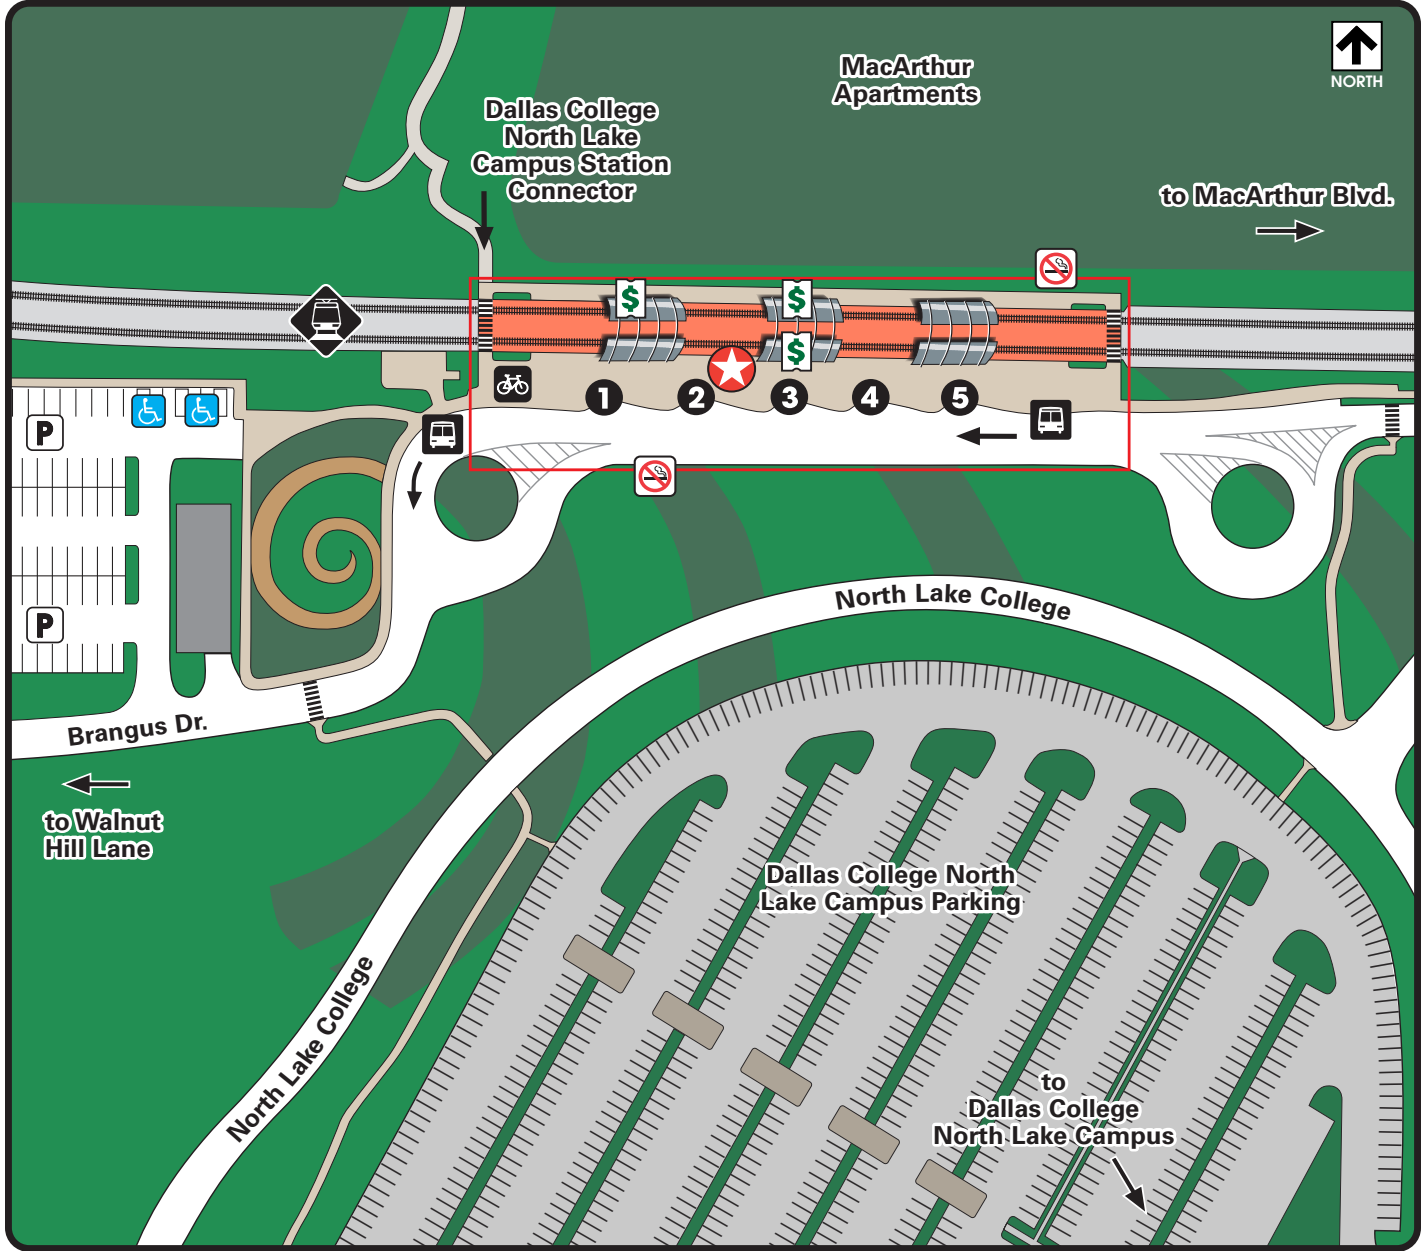

DALLAS COLLEGE NORTH LAKE CAMPUS STATION

Legend

- You are here
- Rail Station Platform
- Bus Departures
- Ticket Vending Machine
- Parking
- Bicycle Locker
- Pedestrian Crosswalk
- Accessible
- No Smoking Areas (Outlined in RED)

Where to Board Bus

- 1** Rail Disruption Shuttle
- 2** 229 Downtown Irving Heritage Crossing
- 3** 229 Addison Transit Center
- 4** 231
- 5** Paratransit

Information

Download the App

See Something? Say Something.