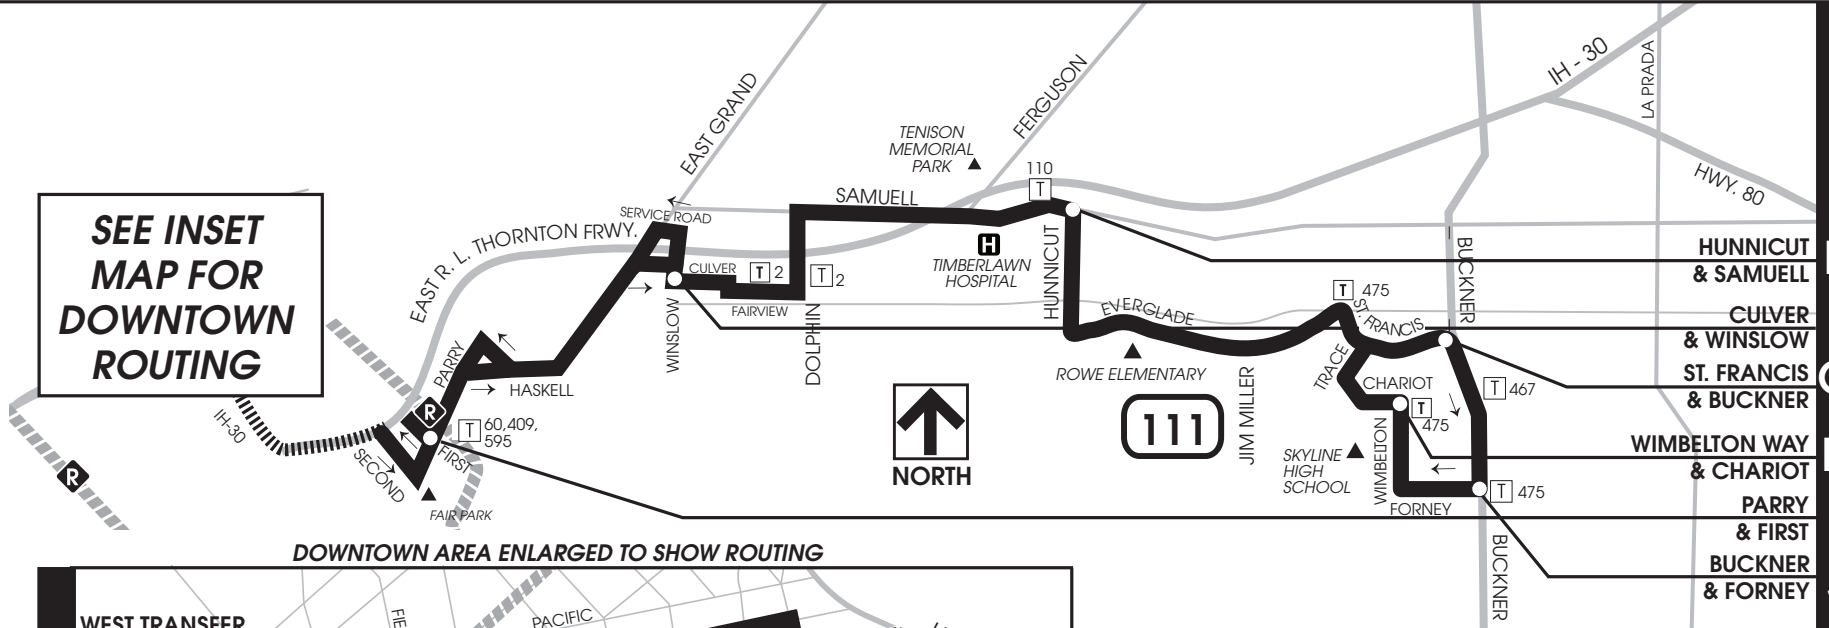

**SEE INSET
MAP FOR
DOWNTOWN
ROUTING**

DOWNTOWN AREA ENLARGED TO SHOW ROUTING

MAP LEGEND

- Local Service
- Rail Service and Station
- Non Stop
- Transfer Point to Route Indicated
- Points of Interest
- West Transfer Center
- Line Up
- Hospital