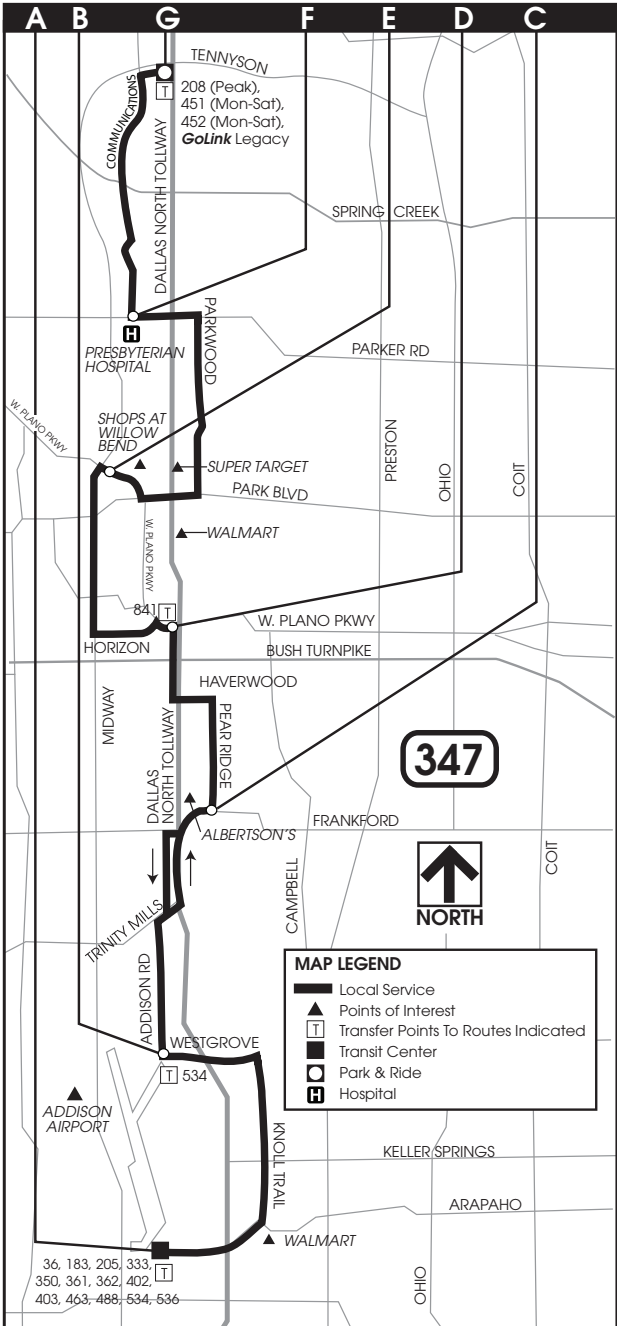

ADDISON TRANSIT CENTER
 WEST GROVE & ADDISON RD.
 NORTHWEST PLANO PARK & RIDE
 PARKER & COMMUNICATIONS
 PLANO PKWY. & CHAPEL HILL RD.
 DALLAS N. TOLLWAY & PLANO PKWY.
 FRANKFORD & PEAR RIDGE

TENNYSON
 208 (Peak),
 451 (Mon-Sat),
 452 (Mon-Sat),
GoLink Legacy

PRESBYTERIAN HOSPITAL

SHOPS AT WILLOW BEND

SUPER TARGET
 PARK BLVD

WALMART

841

HORIZON

HAVERWOOD

DALLAS NORTH TOLLWAY

PEAR RIDGE

ALBERTSON'S

FRANKFORD

TRINITY MILLS

ADDISON RD

WESTGROVE

534

ADDISON AIRPORT

KNOLL TRAIL

WALMART

36, 183, 205, 333,
 350, 361, 362, 402,
 403, 463, 488, 534, 536

347

MAP LEGEND

- Local Service
- Points of Interest
- Transfer Points To Routes Indicated
- Transit Center
- Park & Ride
- Hospital