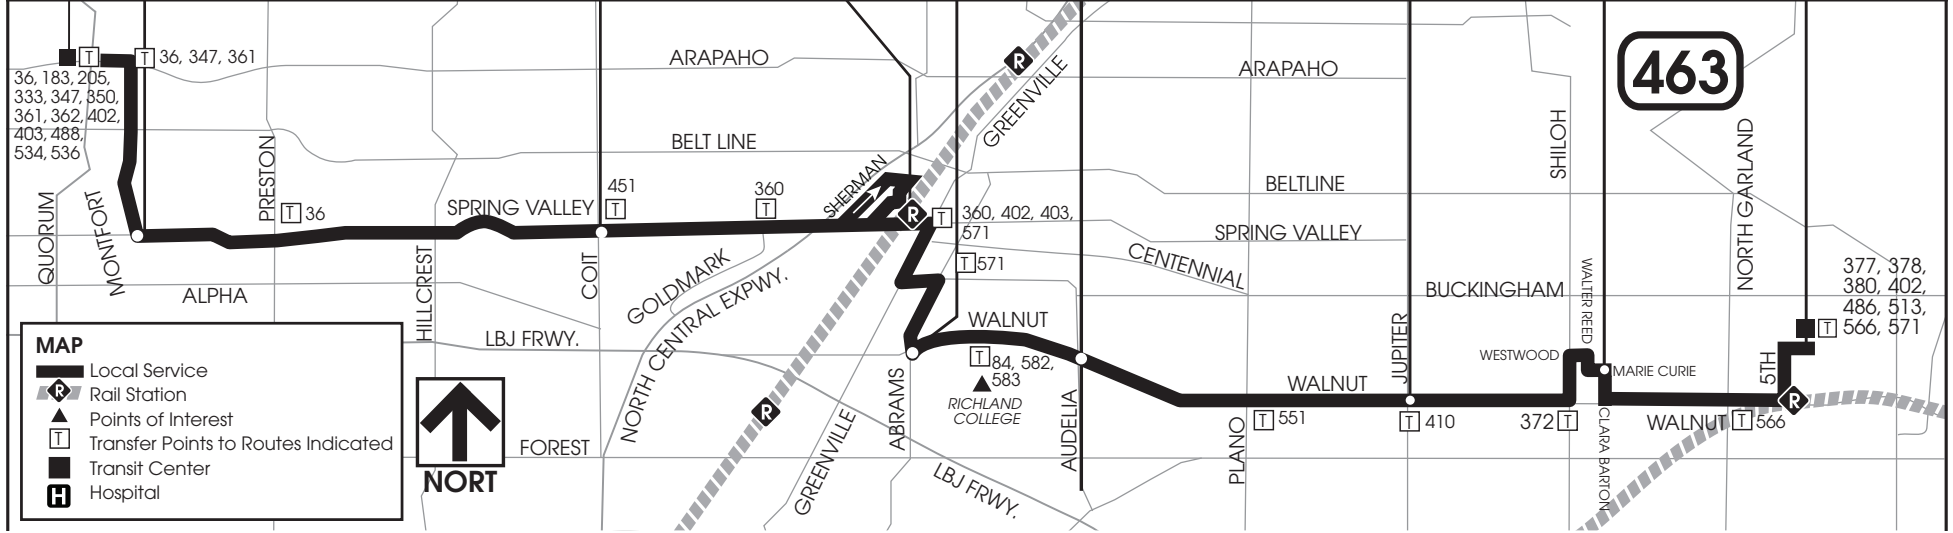

ADDISON
TRANSIT CENTER
MONTFORT
& SPRING VALLEY

SPRING VALLEY
& COIT

SPRING VALLEY
STATION

WALNUT
& ABRAMS

WALNUT
& AUDELIA

WALNUT
& JUPITER

CLARA BARTON
& MARIE CURIE

DOWNTOWN
GARLAND
STATION

A B C D E F G H I

MAP

- Local Service
- Rail Station
- Points of Interest
- Transfer Points to Routes Indicated
- Transit Center
- Hospital

463

377, 378,
380, 402,
486, 513,
566, 571

84, 582,
583
RICHLAND
COLLEGE