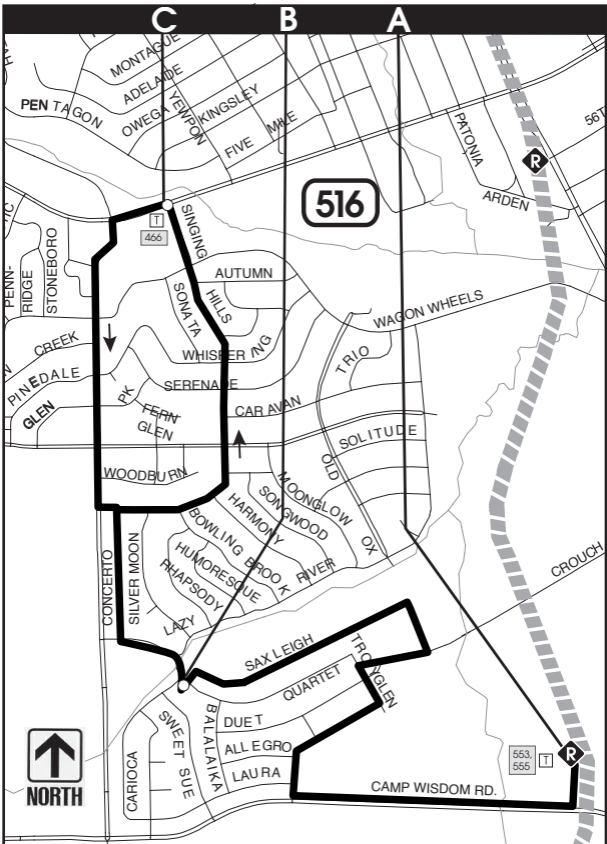

**LEDBETTER & SINGING HILLS
HIDDEN VALLEY & QUARTET
CAMP WISDOM
STATION**

MAP LEGEND

-  Local Service
-  Rail Service and Station
-  Points of Interest
-  Transfer Points To Routes Indicated

UNT Dallas Station