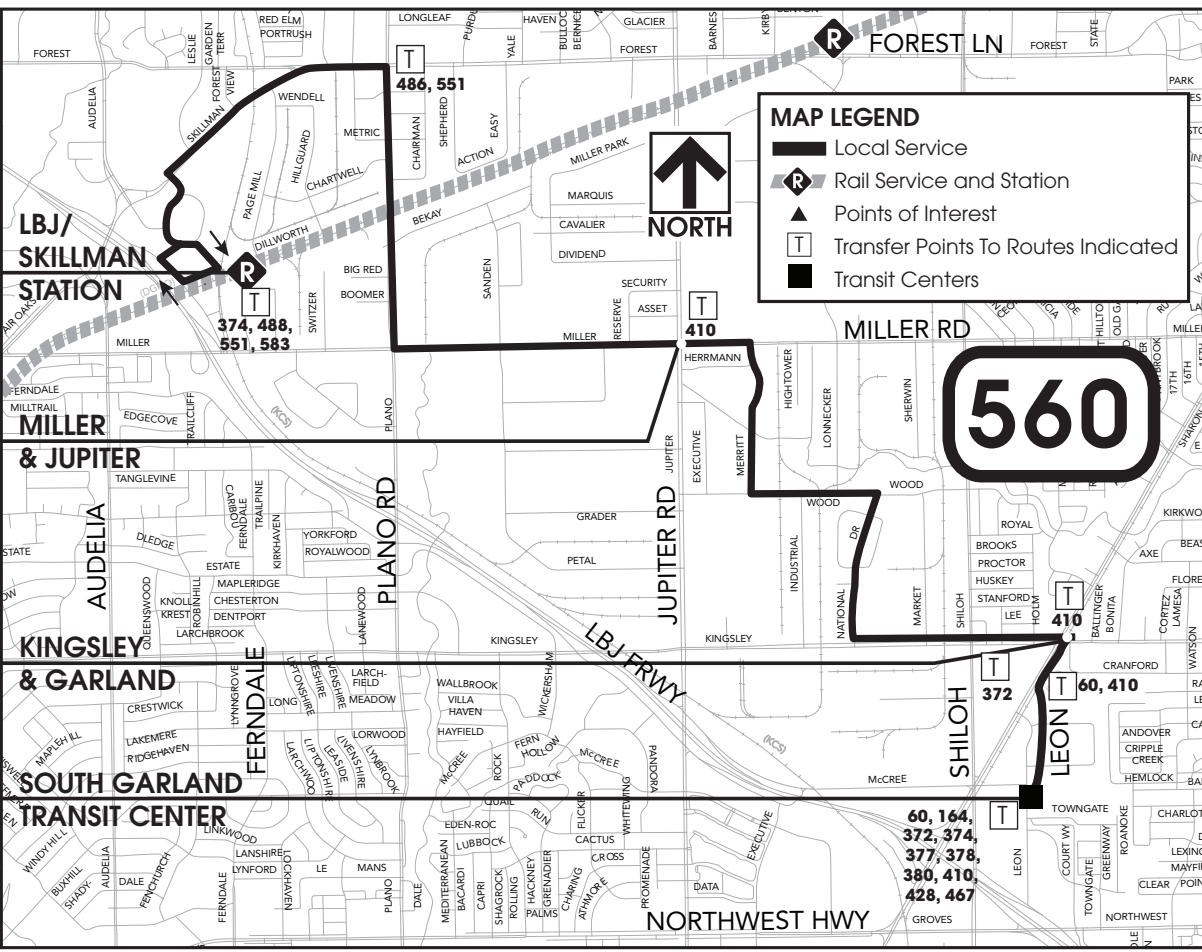

A
B
C
D

MAP LEGEND

-  Local Service
-  Rail Service and Station
-  Points of Interest
-  Transfer Points To Routes Indicated
-  Transit Centers

560

**60, 164,
372, 374,
377, 378,
380, 410,
428, 467**