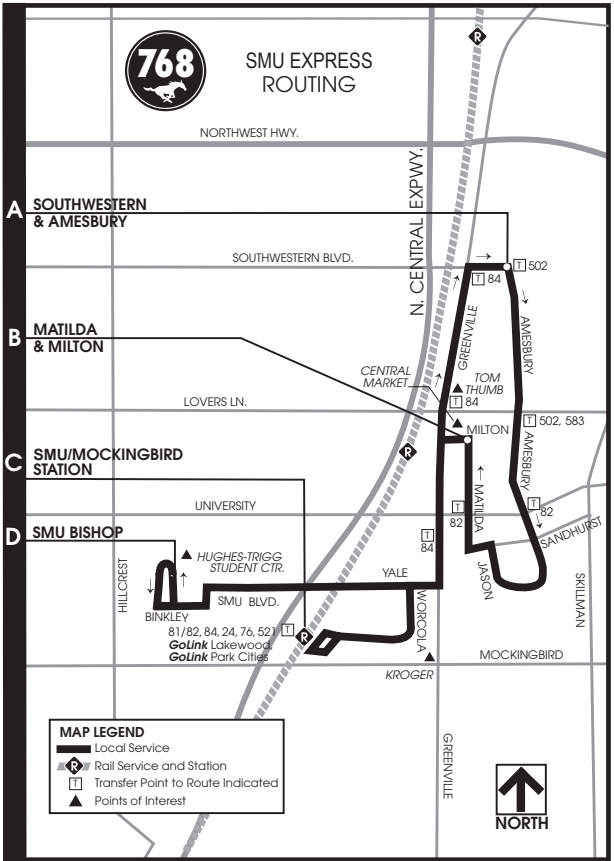

FARE PAYMENT COURTESY OF SMU

SMU EXPRESS ROUTING

SMU IN-SESSION SERVICE.

Operates when regular undergraduate classes are in session.

Opera cuando las clases universitarias regulares comienzan después de las vacaciones.

SMU NON-SESSION WEEKDAY SERVICE.

Operates when regular undergraduate classes are **not** in session: Winter Break, Spring Break, Summer Break, Martin Luther King Day, and Good Friday.

Opera cuando no hay clases universitarias regulares: vacaciones de invierno, primavera y verano, día de Martin Luther King, y Viernes Santo.