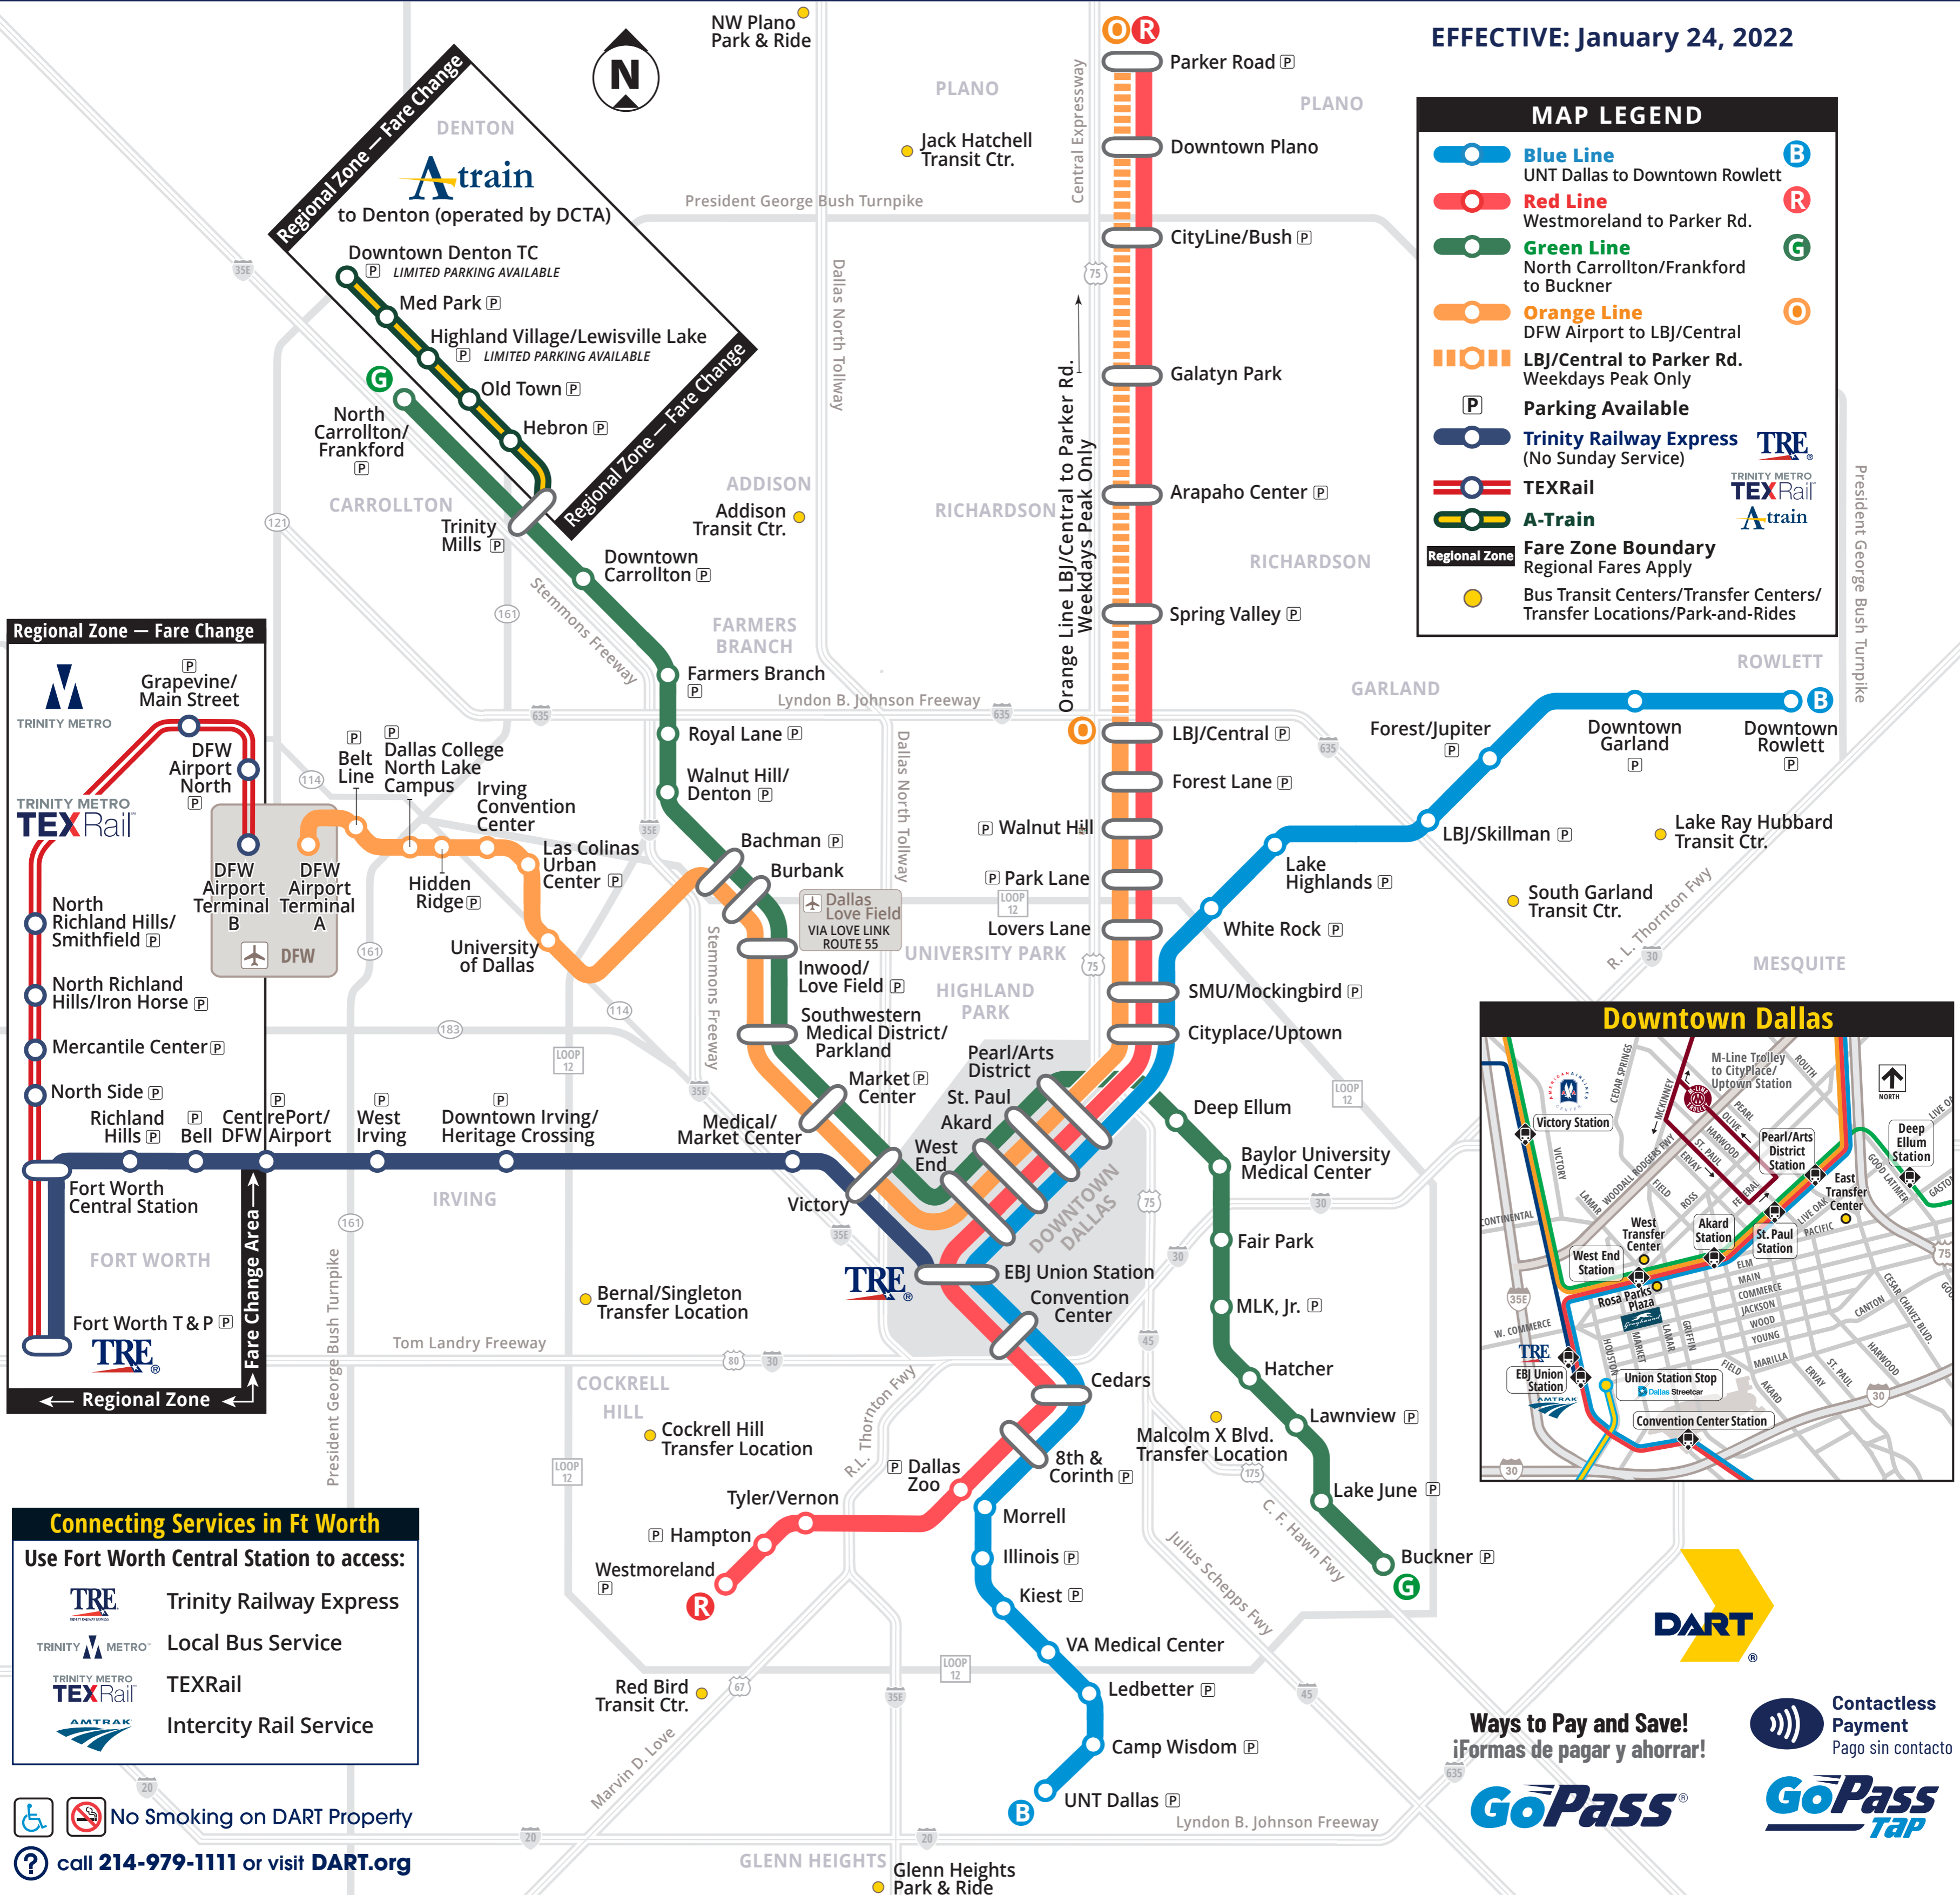

Rail System Map

EFFECTIVE: January 24, 2022

MAP LEGEND

- Blue Line** (B) UNT Dallas to Downtown Rowlett
- Red Line** (R) Westmoreland to Parker Rd.
- Green Line** (G) North Carrollton/Frankford to Buckner
- Orange Line** (O) DFW Airport to LBJ/Central
- LBJ/Central to Parker Rd.** (OR) Weekdays Peak Only
- Parking Available** (P)
- Trinity Railway Express** (TRE) (No Sunday Service)
- TEXRail**
- A-Train**
- Regional Zone** Fare Zone Boundary Regional Fares Apply
- Bus Transit Centers/Transfer Centers/Transfer Locations/Park-and-Rides**

Regional Zone — Fare Change

Map showing fare zones and connecting services in Fort Worth:

- Fort Worth Central Station** (TRE)
- Fort Worth T & P** (TRE)
- Fort Worth Central Station** (TEXRail)
- Fort Worth T & P** (TEXRail)
- Fort Worth Central Station** (Local Bus Service)
- Fort Worth T & P** (Local Bus Service)
- Fort Worth Central Station** (Intercity Rail Service)
- Fort Worth T & P** (Intercity Rail Service)

Downtown Dallas

Inset map showing downtown Dallas stations and transfer points:

- Victory Station
- West End Station
- West Station
- Rosa Parks Plaza
- Union Station Stop
- Convention Center Station
- St. Paul Station
- Akard Station
- West Transfer Center
- East Transfer Center
- Deep Ellum Station

Connecting Services in Ft Worth

Use Fort Worth Central Station to access:

- TRE** Trinity Railway Express
- TRINITY METRO** Local Bus Service
- TRINITY METRO TEXRail** TEXRail
- AMTRAK** Intercity Rail Service