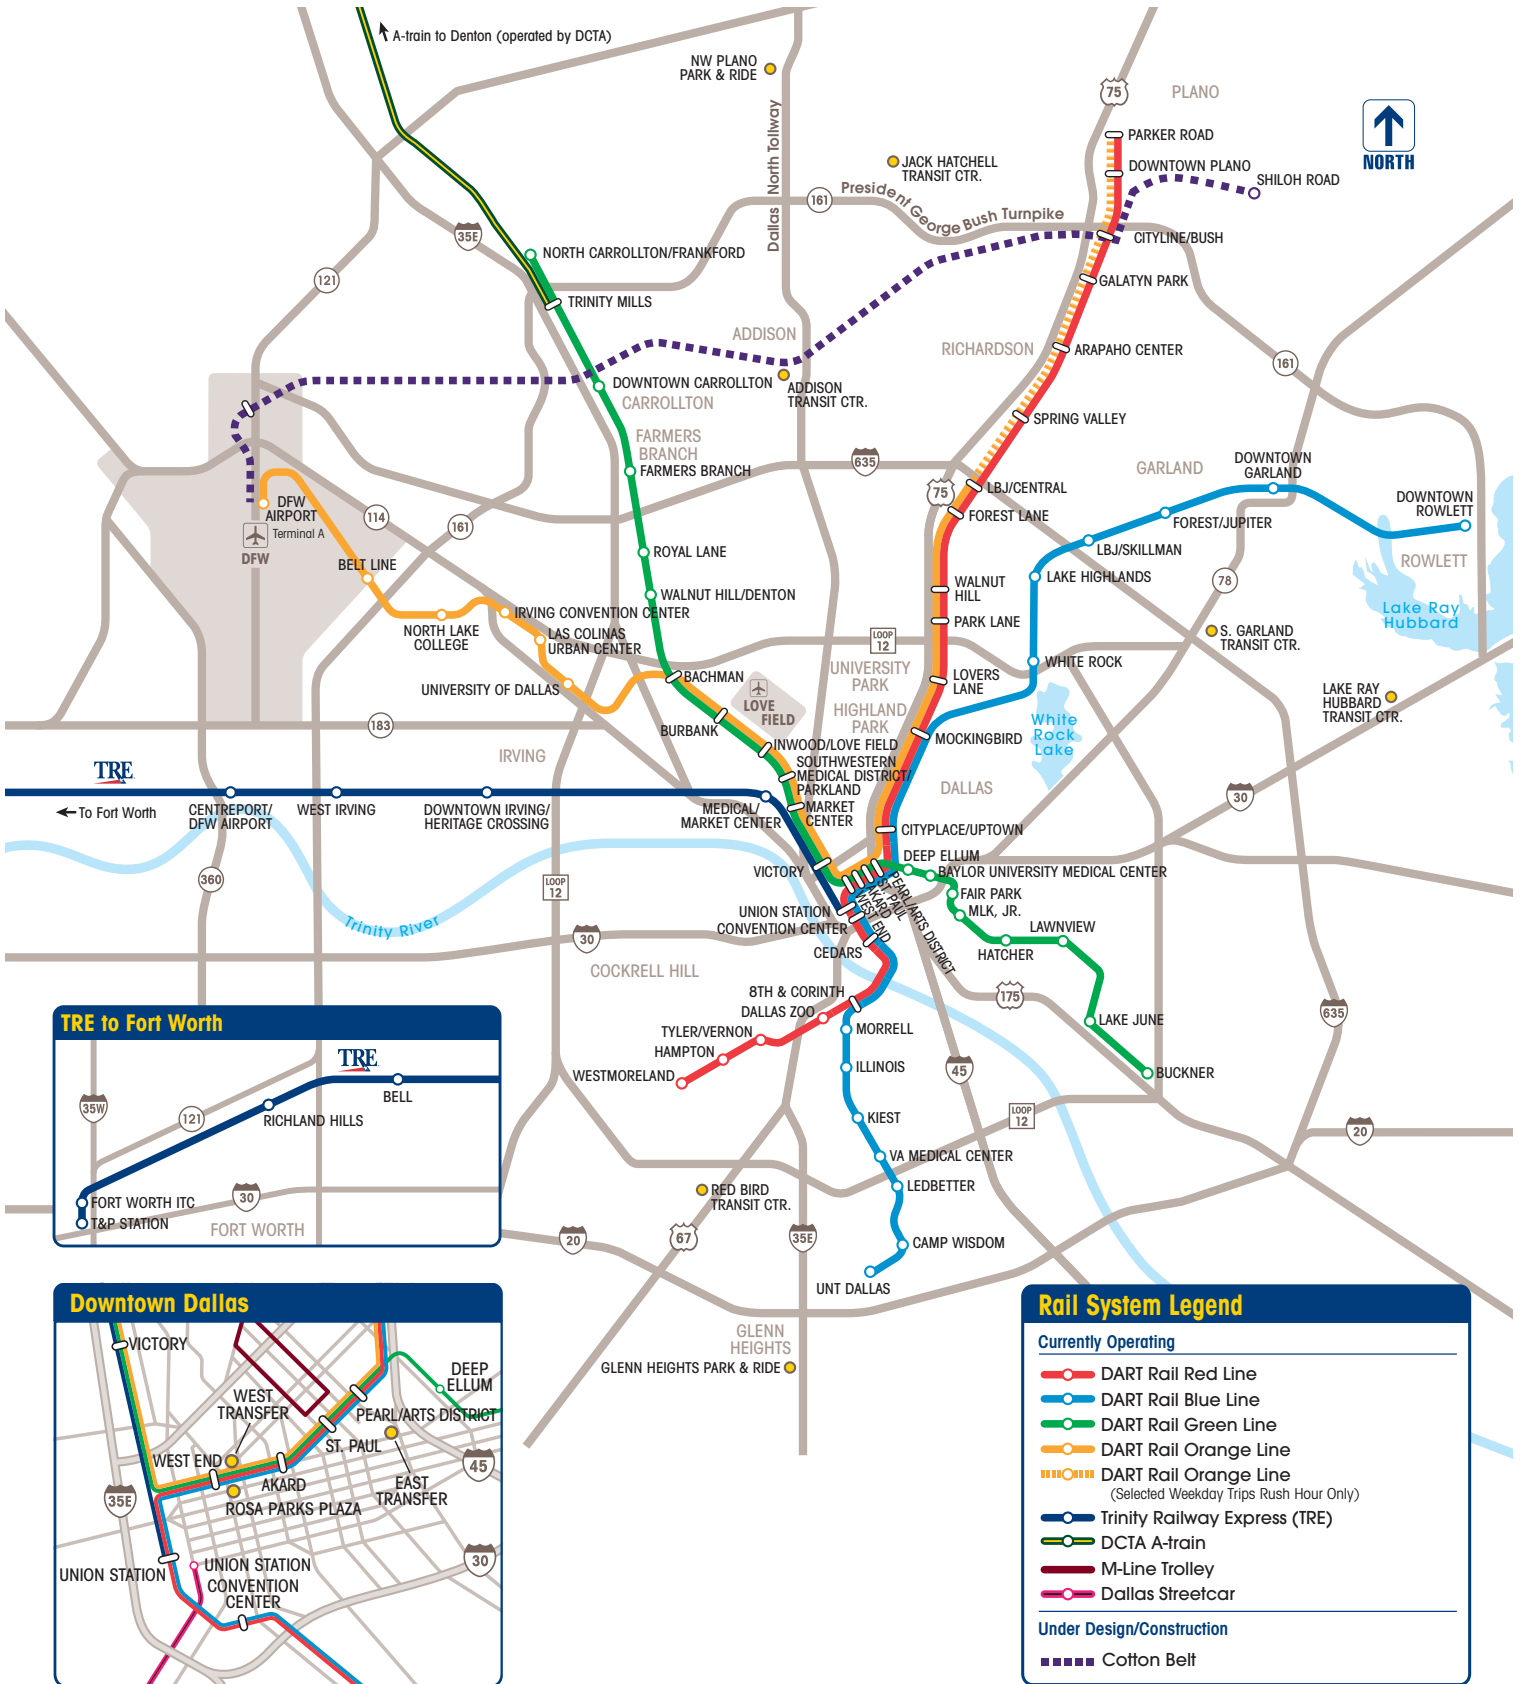

DART CURRENT AND FUTURE SERVICES

TRE to Fort Worth

Map showing the Trinity Railway Express (TRE) route connecting Fort Worth to Dallas. Key stations include Fort Worth ITC & T&P Station, West End, West Transfer, Akard, Rosa Parks Plaza, East Transfer, Union Station, and Bell.

Downtown Dallas

Map showing the dense network of rail lines in downtown Dallas. Key stations include Union Station, Convention Center, West End, West Transfer, Akard, Rosa Parks Plaza, East Transfer, Pearl/Arts District, St. Paul, and Deep Ellum.

Rail System Legend

Currently Operating

- DART Rail Red Line
- DART Rail Blue Line
- DART Rail Green Line
- DART Rail Orange Line
- DART Rail Orange Line (Selected Weekday Trips Rush Hour Only)
- Trinity Railway Express (TRE)
- M-Line Trolley
- Dallas Streetcar

Under Design/Construction

- Cotton Belt